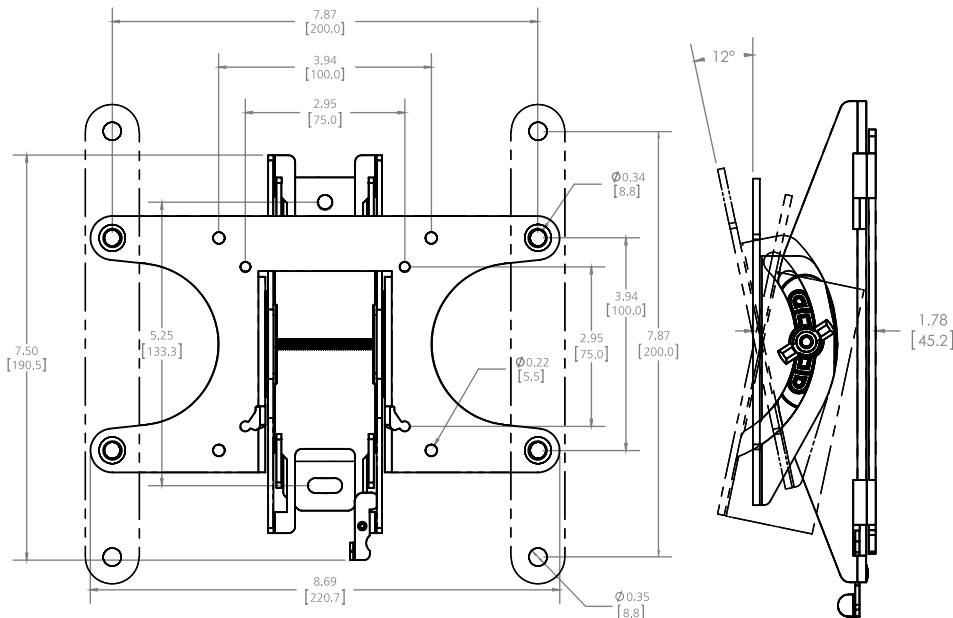

# Orbital Monitor Mount 1

OR-LCD1-B

## features and benefits:

- Small monitor mount
- Ideal for Orbital Express Truss
- Monitor size 13" - 39"; monitor max weight per product changes based on application
- Black
- Easily adjust mounted tv
- Five year warranty against manufacturer defects

## dimensions:

Hardware

Assembled unit:  
8.69" w x 7.5" h x 1.78" d  
220.7mm(w) x 190.5mm(h) x 45mm(d)

Tilt 12° / -12°

Shipping

Shipping dimensions:  
10" l x 8" h x 3" d  
254mm(l) x 203mm(h) x 76mm(d)

Shipping weight:  
5 lbs / 2.26 kgs

**OR-LCD Exploded View:**

Secure monitor mount to orbital truss bracket with bolts and washers as shown below.