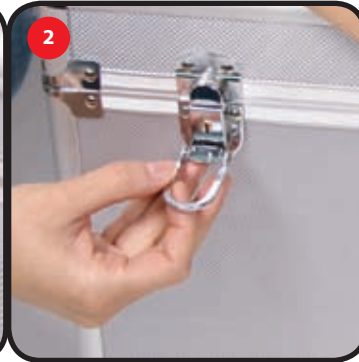

2 Open both latches on the hard case