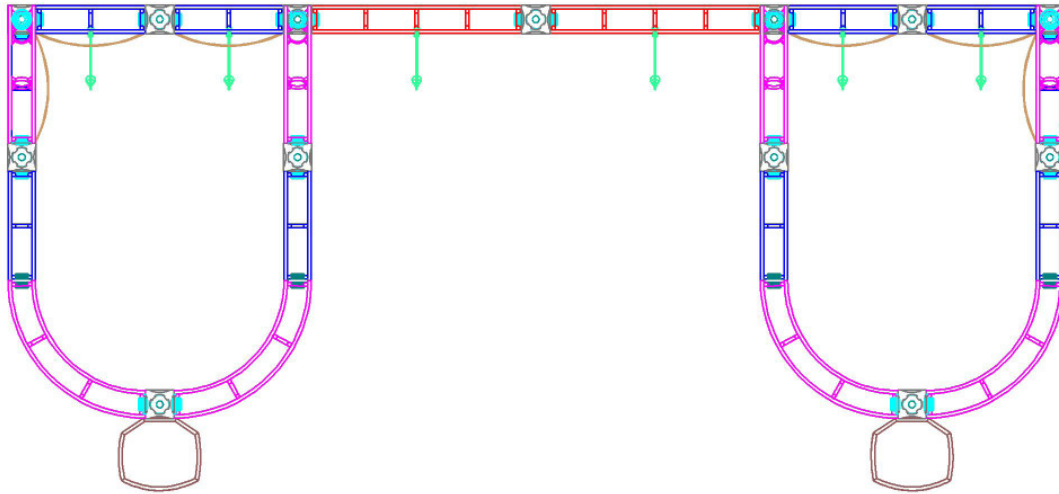

Orbital Express Piece Count: Cepheus-2, 10' x 20' Kit Size

Thank you for your purchase of Orbital Expo Truss Extreme. These instructions show how erect the kit you purchased. The color coded section will help identify the location of each part.

Kits will come with choice of lights except for Lumina 2.

Color Coded Components: Cepheus-2, 10' x 20' Kit Size

6-WAY
JUNCTION BOX

24" LONG
TRUSS SECTION

36" LONG
TRUSS SECTION

46" LONG
TRUSS SECTION

45 CURVED
TRUSS SECTION

90 CURVED
TRUSS SECTION

ADJUSTABLE
TABLE TOP

50 WATT CHROME
SPOTLIGHT

INTERNAL
SHELVES

UNIVERSAL
CONNECTOR

TRUSS TO TRUSS
CONNECTION KIT

TRUSS TO JUNCTION
CONNECTION KIT

Color Coded Components: Cepheus-2, 10' x 20' Kit Size

6-WAY JUNCTION BOX

24" LONG TRUSS SECTION

36" LONG TRUSS SECTION

46" LONG TRUSS SECTION

45 CURVED TRUSS SECTION

90 CURVED TRUSS SECTION

ADJUSTABLE TABLE TOP

50 WATT CHROME SPOTLIGHT