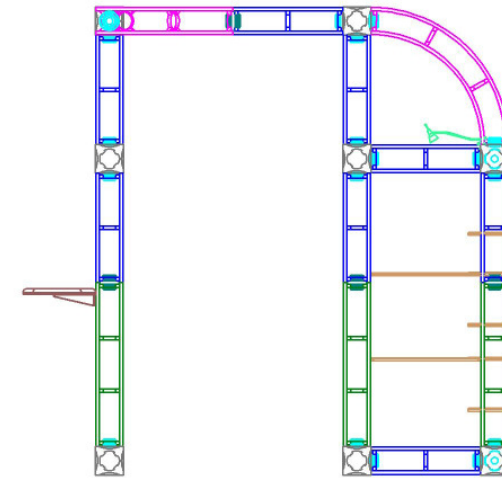

Orbital Express Piece Count: Cepheus-2, 10' x 20' Kit Size

Thank you for your purchase of Orbital Expo Truss Extreme. These instructions show how erect the kit you purchased. The color coded section will help identify the location of each part.

Kits will come with choice of lights except for Lumina 2.

Color Coded Components: Cepheus-2, 10' x 20' Kit Size

6-WAY
JUNCTION BOX

24" LONG
TRUSS SECTION

36" LONG
TRUSS SECTION

46" LONG
TRUSS SECTION

45 CURVED
TRUSS SECTION

90 CURVED
TRUSS SECTION

ADJUSTABLE
TABLE TOP

50 WATT CHROME
SPOTLIGHT

INTERNAL
SHELVES

UNIVERSAL
CONNECTOR

TRUSS TO TRUSS
CONNECTION KIT

TRUSS TO JUNCTION
CONNECTION KIT

Color Coded Components: Cepheus-2, 10' x 20' Kit Size

6-WAY JUNCTION BOX

24" LONG TRUSS SECTION

36" LONG TRUSS SECTION

46" LONG TRUSS SECTION

45 CURVED TRUSS SECTION

90 CURVED TRUSS SECTION

ADJUSTABLE TABLE TOP

50 WATT CHROME SPOTLIGHT