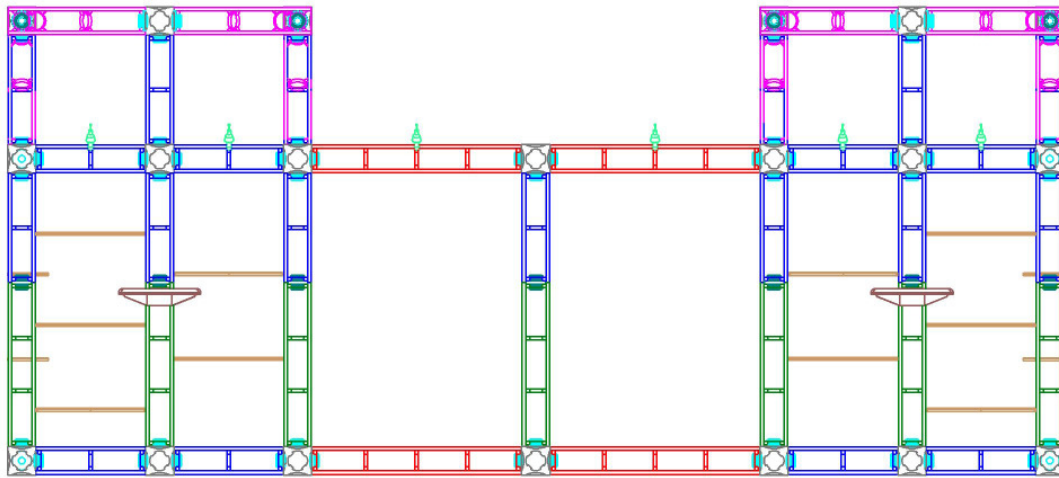

Orbital Express Piece Count: Cepheus-2, 10' x 20' Kit Size

Thank you for your purchase of Orbital Expo Truss Extreme. These instructions show how erect the kit you purchased. The color coded section will help identify the location of each part.

Kits will come with choice of lights except for Lumina 2.

Color Coded Components: Cepheus-2, 10' x 20' Kit Size

6-WAY
JUNCTION BOX

24" LONG
TRUSS SECTION

36" LONG
TRUSS SECTION

46" LONG
TRUSS SECTION

45 CURVED
TRUSS SECTION

90 CURVED
TRUSS SECTION

ADJUSTABLE
TABLE TOP

50 WATT CHROME
SPOTLIGHT

INTERNAL
SHELVES

UNIVERSAL
CONNECTOR

TRUSS TO TRUSS
CONNECTION KIT

TRUSS TO JUNCTION
CONNECTION KIT

Color Coded Components: Cepheus-2, 10' x 20' Kit Size

6-WAY JUNCTION BOX

24" LONG TRUSS SECTION

36" LONG TRUSS SECTION

46" LONG TRUSS SECTION

45 CURVED TRUSS SECTION

90 CURVED TRUSS SECTION

ADJUSTABLE TABLE TOP

50 WATT CHROME SPOTLIGHT