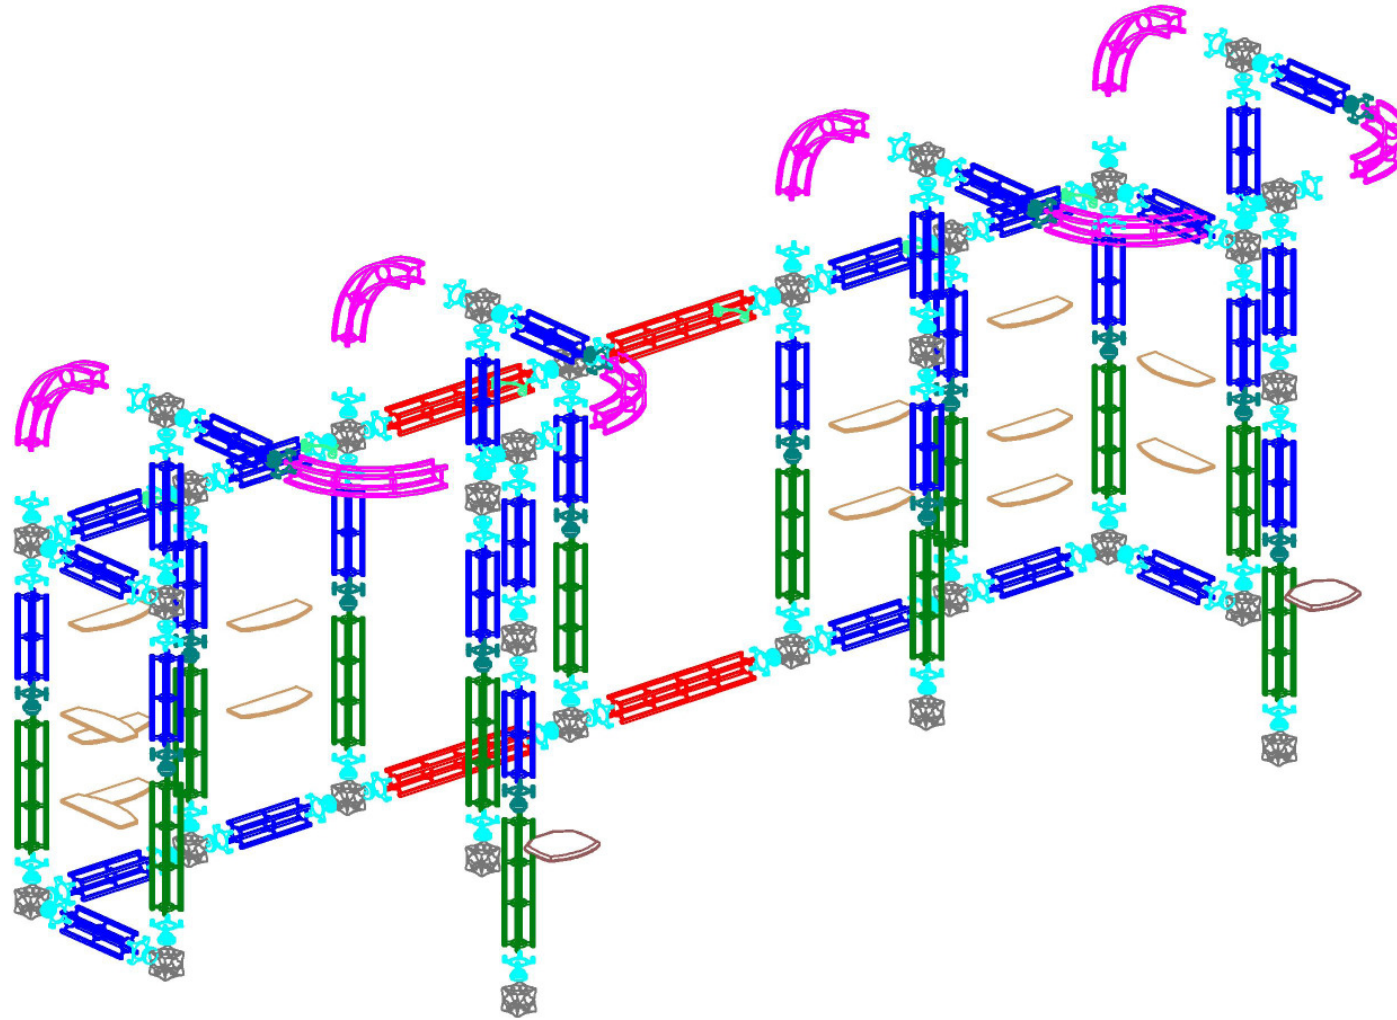

Orbital Express Piece Count: Cepheus-2, 10' x 20' Kit Size

Thank you for your purchase of Orbital Expo Truss Extreme. These instructions show how erect the kit you purchased. The color coded section will help identify the location of each part.

Kits will come with choice of lights except for Lumina 2.

Color Coded Components: Cepheus-2, 10' x 20' Kit Size

6-WAY
JUNCTION BOX

24" LONG
TRUSS SECTION

36" LONG
TRUSS SECTION

46" LONG
TRUSS SECTION

45 CURVED
TRUSS SECTION

90 CURVED
TRUSS SECTION

ADJUSTABLE
TABLE TOP

50 WATT CHROME
SPOTLIGHT

INTERNAL
SHELVES

UNIVERSAL
CONNECTOR

TRUSS TO TRUSS
CONNECTION KIT

TRUSS TO JUNCTION
CONNECTION KIT

Color Coded Components: Cepheus-2, 10' x 20' Kit Size

6-WAY JUNCTION BOX

24" LONG TRUSS SECTION

36" LONG TRUSS SECTION

46" LONG TRUSS SECTION

45 CURVED TRUSS SECTION

90 CURVED TRUSS SECTION

ADJUSTABLE TABLE TOP

50 WATT CHROME SPOTLIGHT