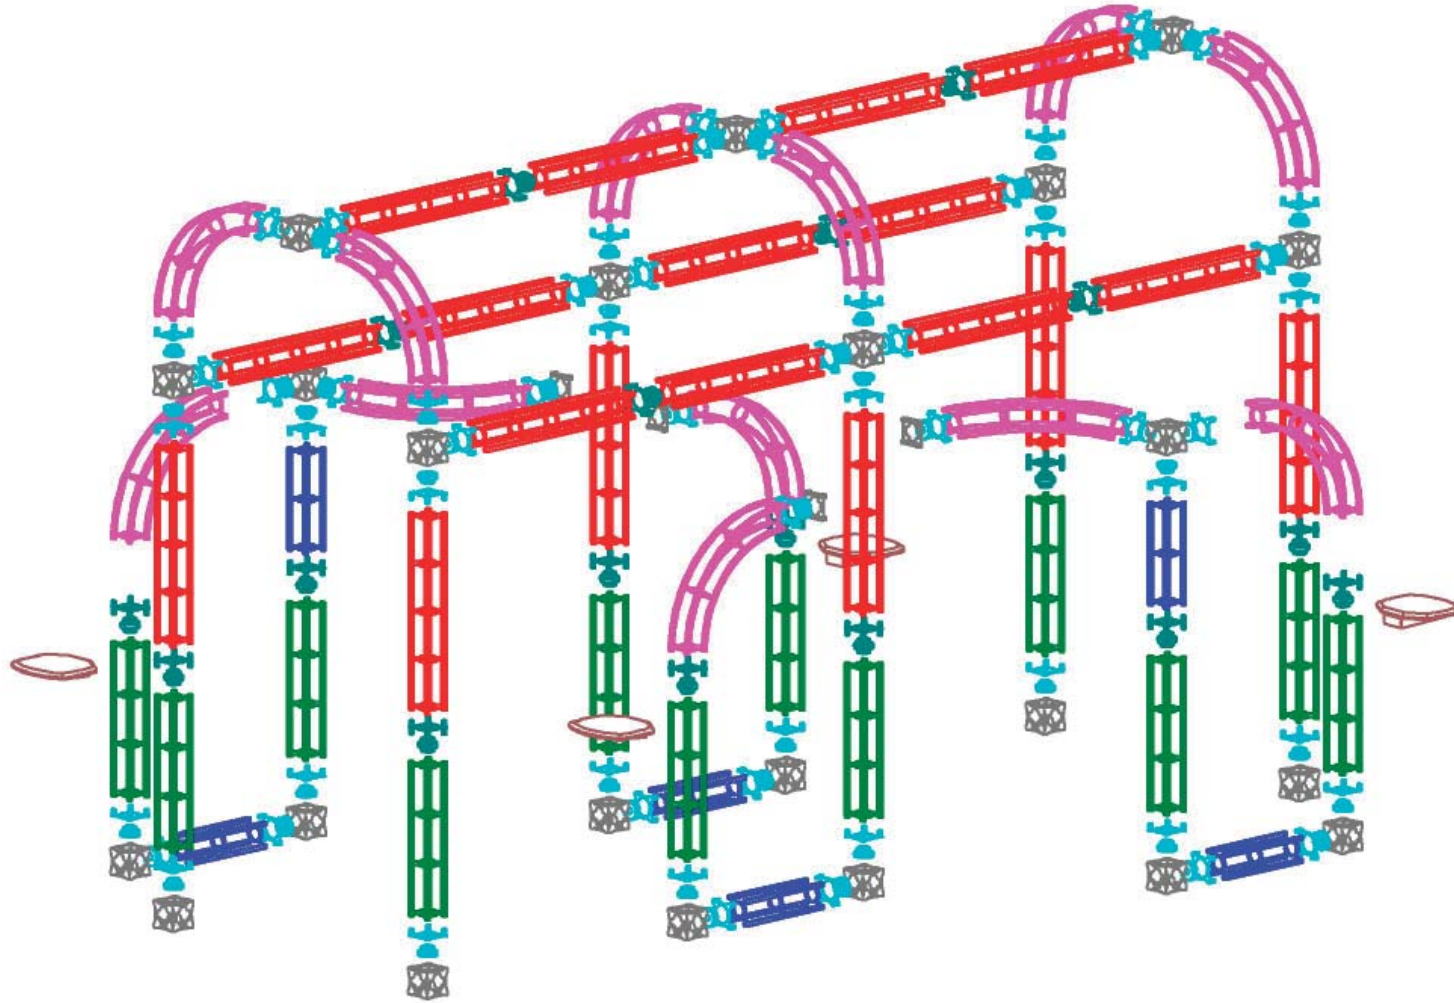

Orbital Express Piece Count: Cassiopeia, 20' x 20' Kit

Thank you for your purchase of Orbital Expo Truss Extreme. These instructions show how erect the kit you purchased. The color coded section will help identify the location of each part.

 <p>6-WAY JUNCTION BOX (OR-J-2) 23</p>	 <p>46" LONG TRUSS SECTION (OR-46-2) 18</p>	 <p>UNIVERSAL CONNECTOR (OR-UNI-CLP-1) 4</p>	 <p>SPOTLIGHT (CHOICE OF LIGHTS) 0</p>	<p>(OR-IS-24-S/WD*) 24" 0</p> <p>(OR-IS-36-S/WD*) 36" 0</p> <p>(OR-IS-46-S/WD*) 46" 0</p> <p>INTERNAL SHELVES</p>
 <p>24" LONG TRUSS SECTION (OR-24-2) 6</p>	 <p>45 CURVED TRUSS SECTION (OR-45-CV-2) 0</p>	 <p>ADJUSTABLE TABLE TOP (OR-TBL-S/WD*) 4</p>	 <p>TRUSS TO JUNCTION CONNECTION KIT (OR-QL-T2J) 63</p>	 <p>ORBITAL FREIGHT CASE (OCF) 1</p>
 <p>36" LONG TRUSS SECTION (OR-36-2) 12</p>	 <p>90 CURVED TRUSS SECTION (OR-90-CV-2) 12</p>	<p>LEFT (OR-TBL2-L-S/WD*) 0</p> <p>RIGHT (OR-TBL2-R-S/WD*) 0</p> <p>ADJUSTABLE SCALLOP TABLE TOP</p>	 <p>TRUSS TO TRUSS CONNECTION KIT (OR-QL-T2T) 21</p>	 <p>ORBITAL FREIGHT CASE (OCT) 2</p>

Kits will come with choice of lights except for Lumina 2.

Color Coded Components: Cassiopeia, 20' x 20' Kit

6-WAY
JUNCTION BOX

24" LONG
TRUSS SECTION

36" LONG
TRUSS SECTION

46" LONG
TRUSS SECTION

45 CURVED
TRUSS SECTION

90 CURVED
TRUSS SECTION

ADJUSTABLE
TABLE TOP

50 WATT CHROME
SPOTLIGHT

INTERNAL
SHELVES

UNIVERSAL
CONNECTOR

TRUSS TO TRUSS
CONNECTION KIT

TRUSS TO JUNCTION
CONNECTION KIT

Color Coded Components: Cassiopeia, 20' x 20' Kit