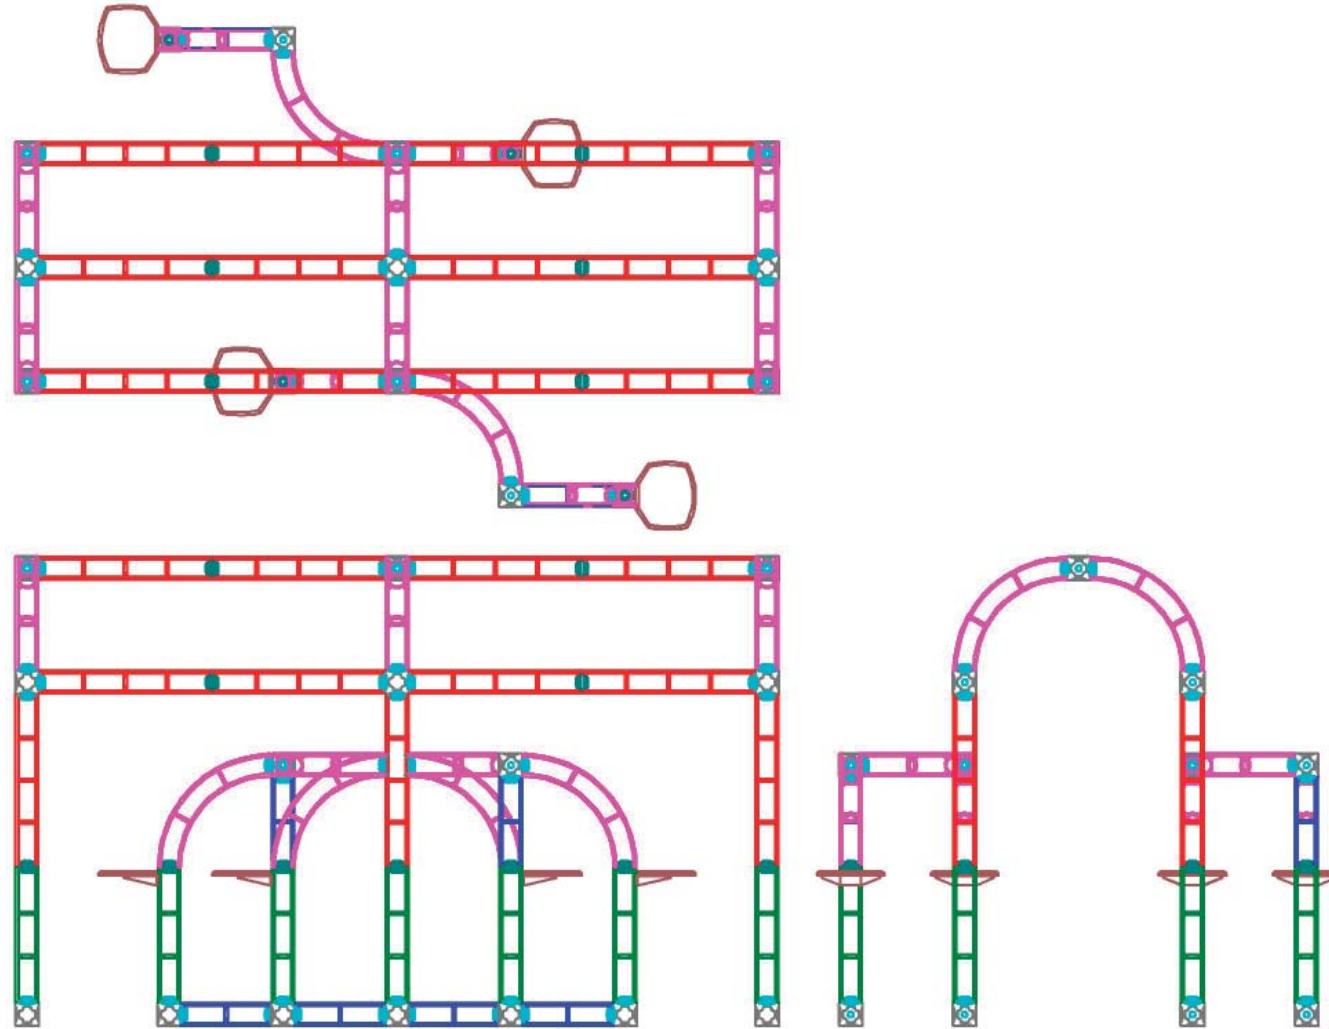

Orbital Express Piece Count: Cassiopeia, 20' x 20' Kit

Thank you for your purchase of Orbital Expo Truss Extreme. These instructions show how erect the kit you purchased. The color coded section will help identify the location of each part.

Kits will come with choice of lights except for Lumina 2.

Color Coded Components: Cassiopeia, 20' x 20' Kit

6-WAY
JUNCTION BOX

24" LONG
TRUSS SECTION

36" LONG
TRUSS SECTION

46" LONG
TRUSS SECTION

45 CURVED
TRUSS SECTION

90 CURVED
TRUSS SECTION

ADJUSTABLE
TABLE TOP

50 WATT CHROME
SPOTLIGHT

INTERNAL
SHELVES

UNIVERSAL
CONNECTOR

TRUSS TO TRUSS
CONNECTION KIT

TRUSS TO JUNCTION
CONNECTION KIT

Color Coded Components: Cassiopeia, 20' x 20' Kit

6-WAY
JUNCTION BOX

24" LONG
TRUSS SECTION

36" LONG
TRUSS SECTION

46" LONG
TRUSS SECTION

45 CURVED
TRUSS SECTION

90 CURVED
TRUSS SECTION

ADJUSTABLE
TABLE TOP

50 WATT CHROME
SPOTLIGHT